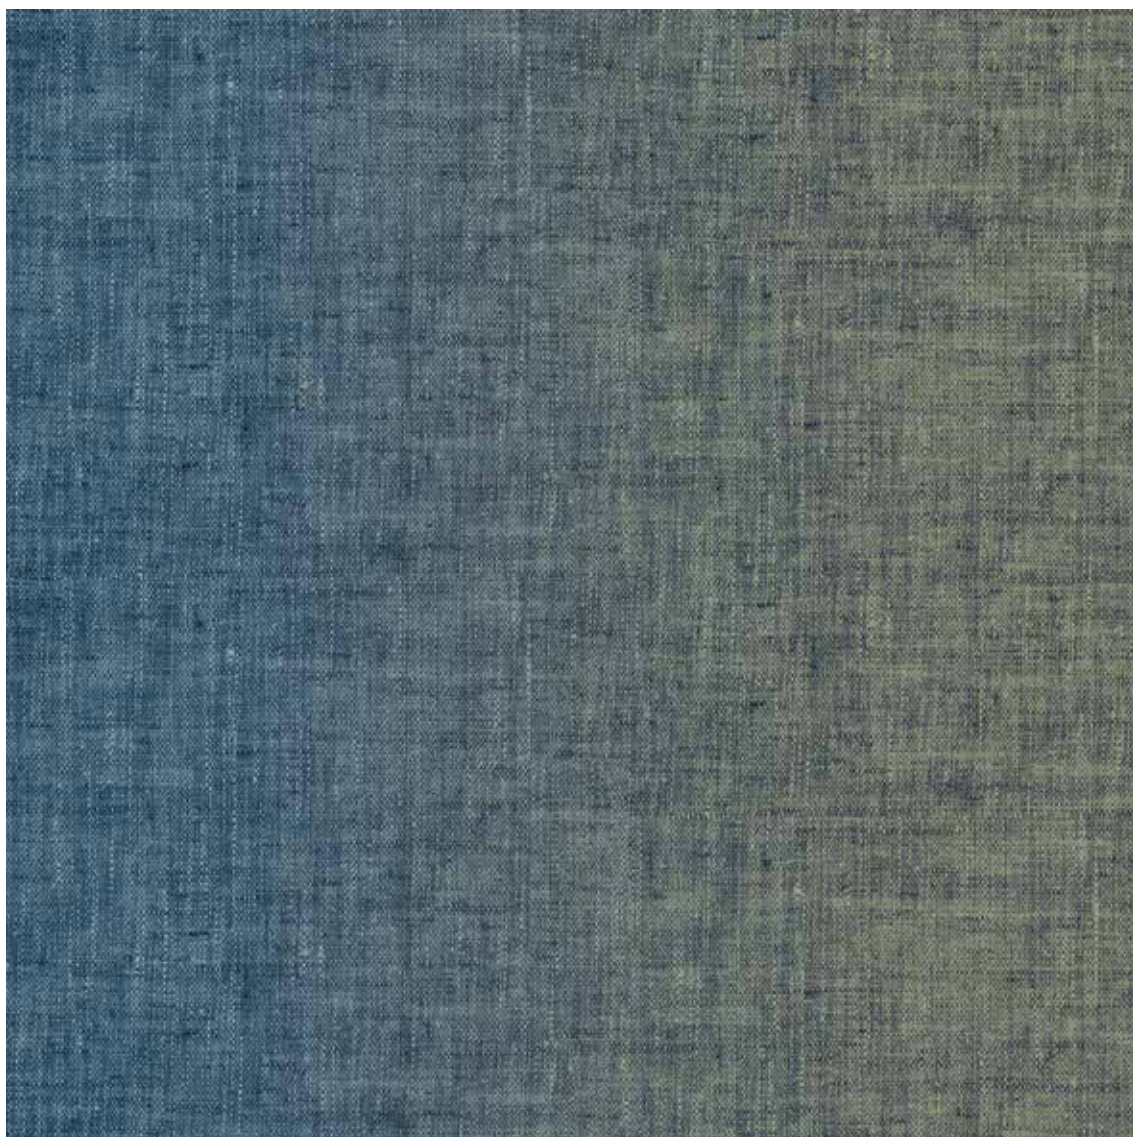

SET / 3 TILES

15335B-A03

DETAIL appr. 62 x 62 cm