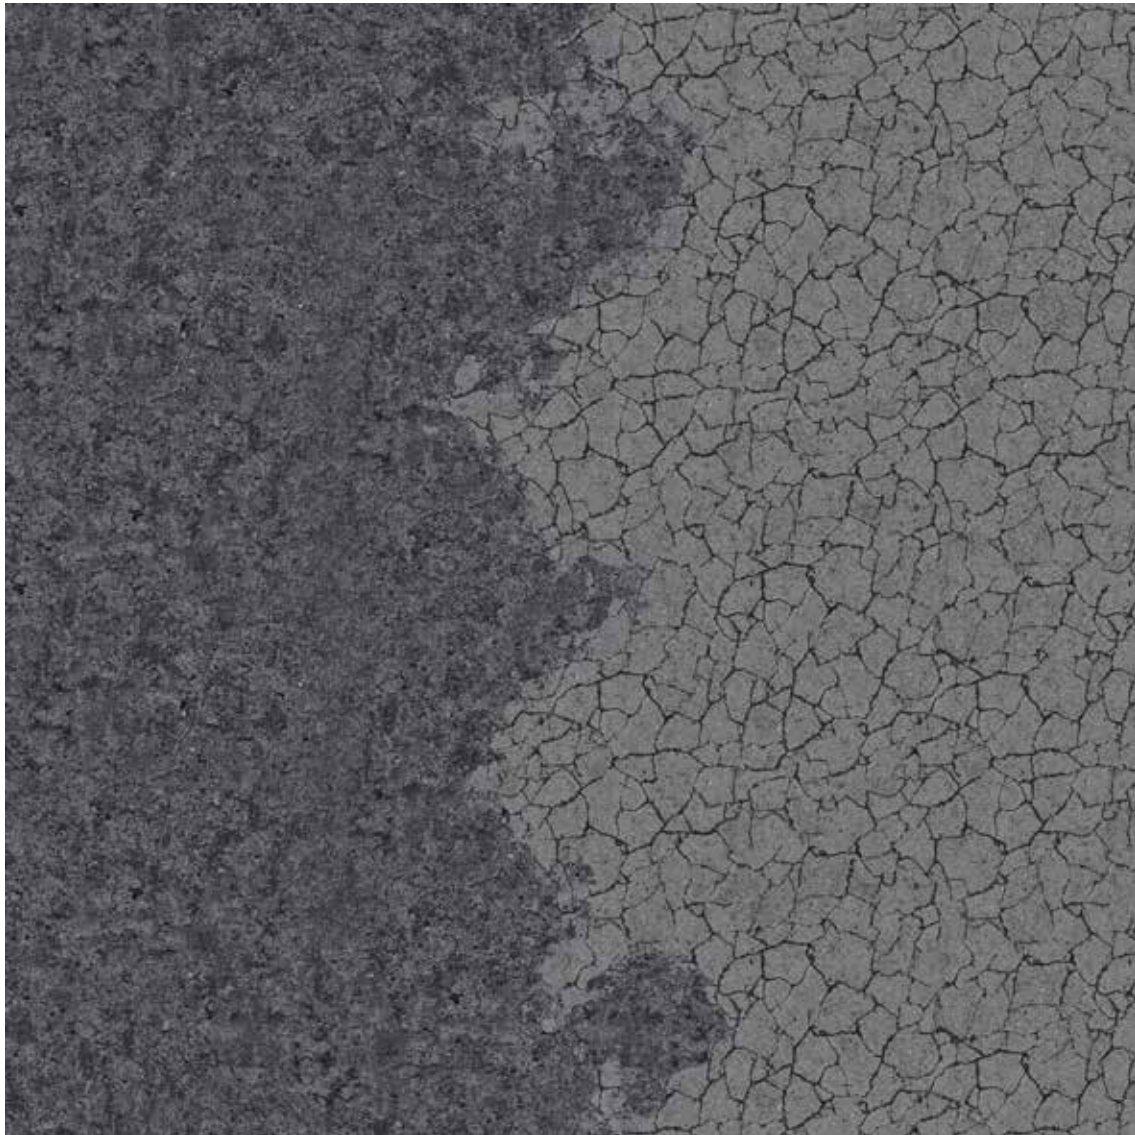

Bitte beachten Sie, dass die in dieser Kollektion dargestellten Farben nur annähernd den tatsächlichen Teppichbodenfarben entsprechen. Verwenden Sie bitte unsere original Farbmuster.

Achtung: aus technischen Gründen ist ein Verspringen des Dessins von Fliese zu Fliese um ca. +/- 5mm nicht auszuschließen. Dies wird als Reklamationsgrund nicht anerkannt und ist ggf. vom Verleger auszugleichen.

Please note that colours in this printed brochure are approximate. For correct colours please refer to our colour samples.

Attention: For technical reasons we cannot completely exclude that the design skips from tile to tile by approx +/- 5 mm. This is not accepted as a reason for a claim and possibly has to be cleared by the layer.

Veillez noter que les couleurs représentées dans cette collection sont approximatives par rapport aux couleurs réelles. S'il vous plaît utiliser notre nuancier original.

Attention: Pour des raisons techniques un pose en quinconce de dessin de dalle à dalle doit être toléré autour de +/- 5 mm. Ca ne représente pas un motif de réclamation et doit être corrigé éventuellement par le poseur.

15337B-A04

192er Fliesen, rapportgenau
192 x 192 tiles critical cut
Dalles 192 x 192 cm, avec raccord

DETAIL appr. 62 x 62 cm