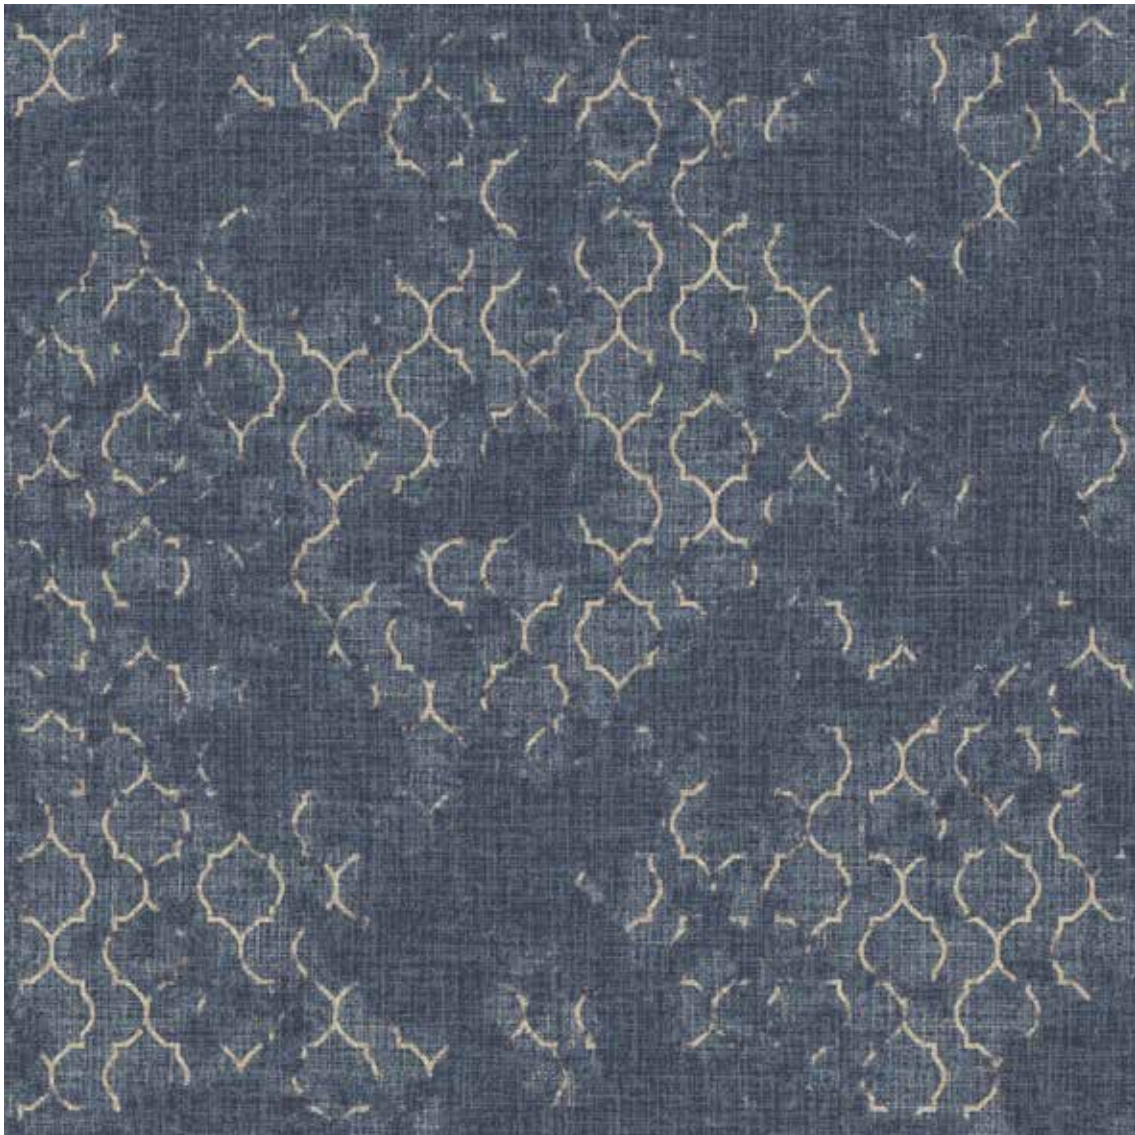

Bitte beachten Sie, dass die in dieser Kollektion dargestellten Farben nur annähernd den tatsächlichen Teppichbodenfarben entsprechen. Verwenden Sie bitte unsere original Farbmuster.

Achtung: aus technischen Gründen ist ein Verspringen des Dessins von Fliese zu Fliese um ca. +/- 5mm nicht auszuschließen. Dies wird als Reklamationsgrund nicht anerkannt und ist ggf. vom Verleger auszugleichen.

Please note that colours in this printed brochure are approximate. For correct colours please refer to our colour samples.

Attention: For technical reasons we cannot completely exclude that the design skips from tile to tile by approx +/- 5 mm. This is not accepted as a reason for a claim and possibly has to be cleared by the layer.

Veillez noter que les couleurs représentées dans cette collection sont approximatives par rapport aux couleurs réelles. S'il vous plaît utiliser notre nuancier original.

Attention: Pour des raisons techniques un pose en quinconce de dessin de dalle à dalle doit être toléré autour de +/- 5 mm. Ca ne représente pas un motif de réclamation et doit être corrigé éventuellement par le poseur.

15330-A02

DETAIL appr. 62 x 62 cm