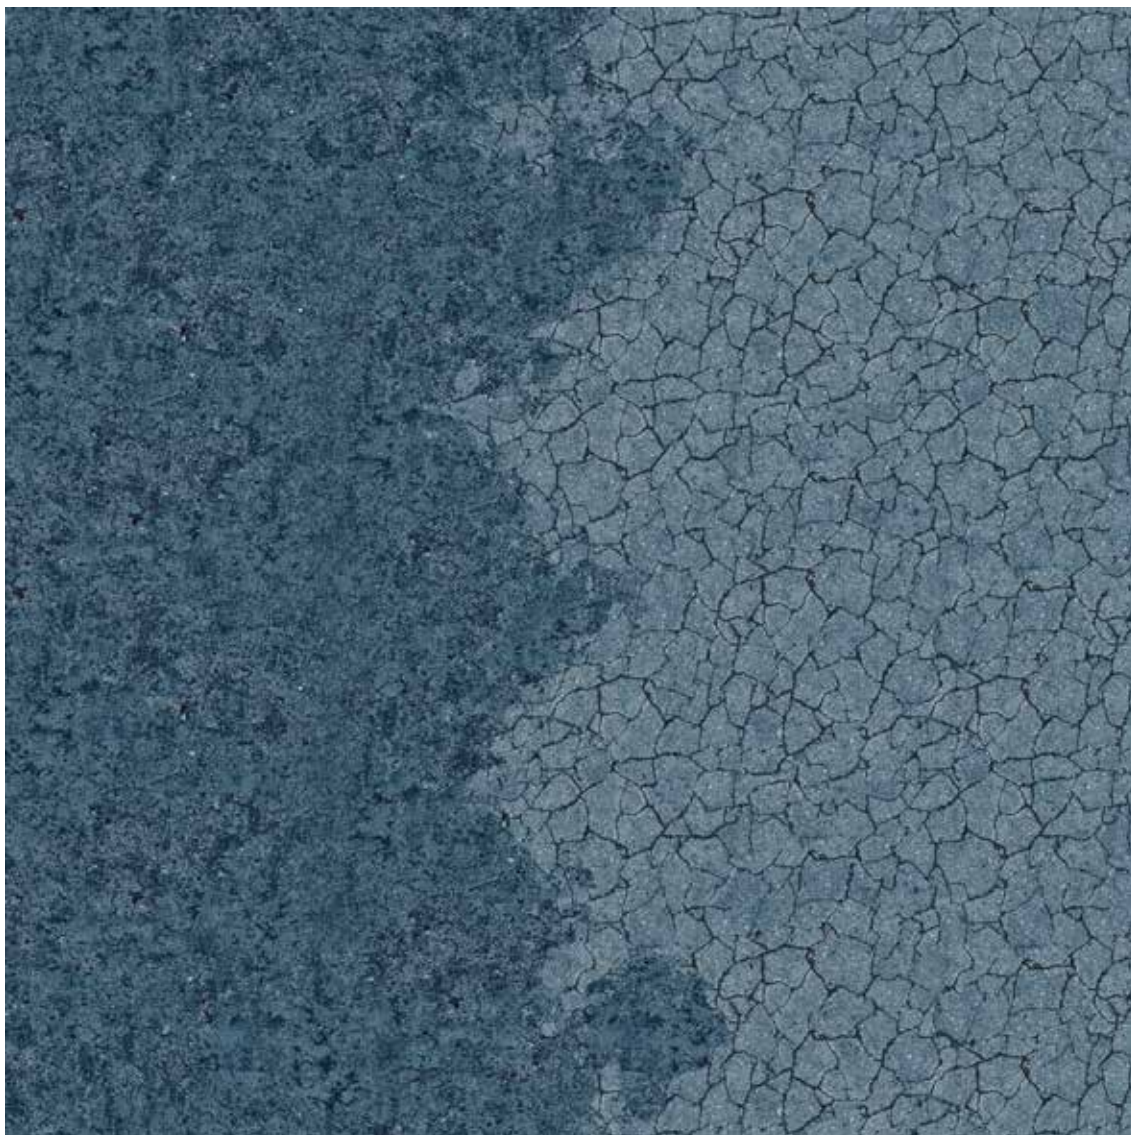

SET / 3 TILES

15337B-A03

DETAIL appr. 62 x 62 cm