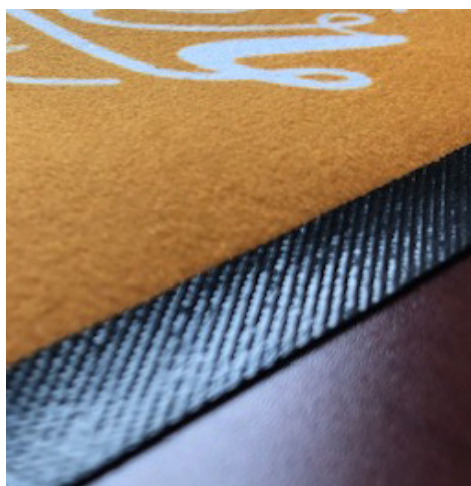

## Logo Mats • Indoor

The hardwearing, knitted polyester surface of our bar mats can be fully customised with your choice of vibrant, photographic quality design. The durable 0.9mm Nitrile backing offers protection for surfaces and has outstanding lay flat properties. Our standard 12mm Nitrile border frames your chosen design for a classic finish.

- The perfect product for point of purchase visibility.
- Photographic HD Sublimation Print Quality.
- High Quality, knitted polyester surface.
- 100% Nitrile rubber Anti-slip Backing.

GDmatsEU  
[www.gdmats.eu](http://www.gdmats.eu)  
[gdmats@gdmats.eu](mailto:gdmats@gdmats.eu)

# Premium Bar Runners

Logo Mats • Indoor

Florals with  
Five-day Freshness

Interflora

**Standard Sizes (mm)**

190x600
234x434
244x894

## Specifications

**Carpet:** Brush Knitted Polyester F/C Printed Surface

**Rubber:** Nitrile Rubber

**Thickness:** 1 mm

**Border Width:** 12 mm

Available with and without rubber border

**GDmatsEU**  
[www.gdmats.eu](http://www.gdmats.eu)  
[gdmats@gdmats.eu](mailto:gdmats@gdmats.eu)