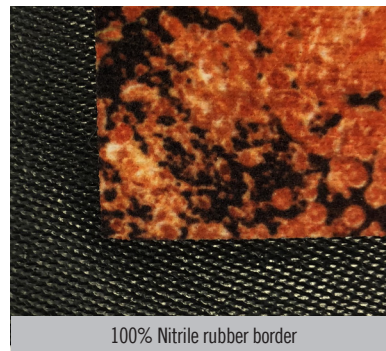

## Logo Mats • Indoor

The hardwearing, knitted polyester surface of our bar mats can be fully customised with your choice of vibrant, photographic quality design. The durable 0.9mm Nitrile backing offers protection for surfaces and has outstanding lay flat properties. Our standard 12mm Nitrile border frames your chosen design for a classic finish.

- The perfect product for point of purchase visibility.
- Photographic HD Sublimation Print Quality.
- High Quality, knitted polyester surface.
- 100% Nitrile rubber Anti-slip Backing.

GDmatsEU  
[www.gdmats.eu](http://www.gdmats.eu)  
[gdmats@gdmats.eu](mailto:gdmats@gdmats.eu)

# Premium Bar Runners

Logo Mats • Indoor

Florals with  
Five-day Freshness

Interflora

**Standard Sizes (mm)**

190x600
234x434
244x894

## Specifications

**Carpet:** Brush Knitted Polyester F/C Printed Surface

**Rubber:** Nitrile Rubber

**Thickness:** 1 mm

**Border Width:** 12 mm

Available with and without rubber border

**GDmatsEU**  
[www.gdmats.eu](http://www.gdmats.eu)  
[gdmats@gdmats.eu](mailto:gdmats@gdmats.eu)