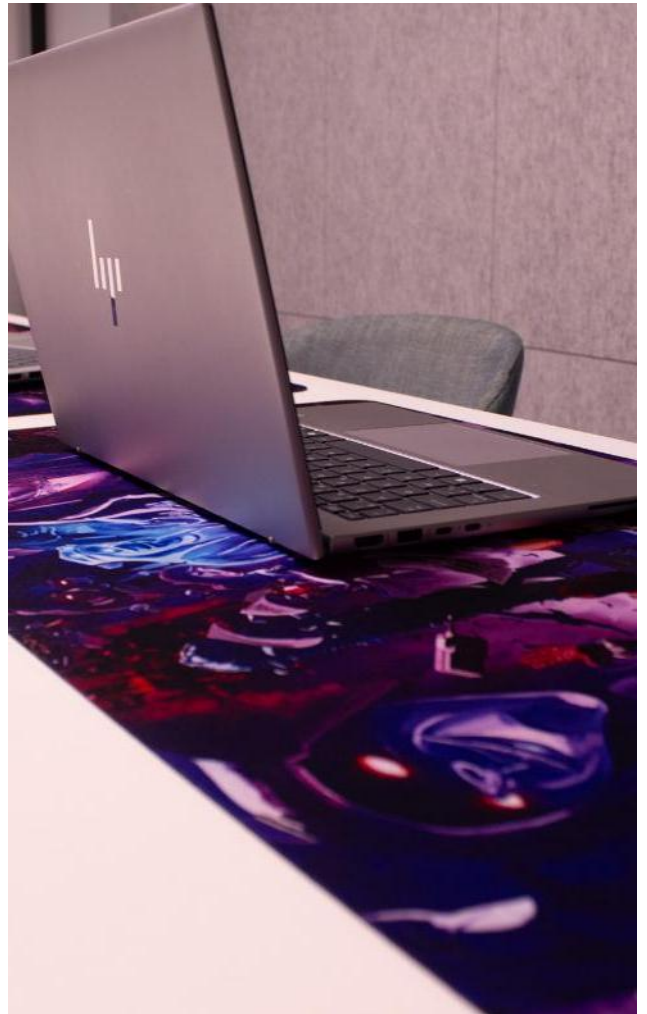

Standard Office Desk Mat

→ DESK MAT • INDOOR

GDmatsEU
www.gdmats.eu
gdmats@gdmats.eu